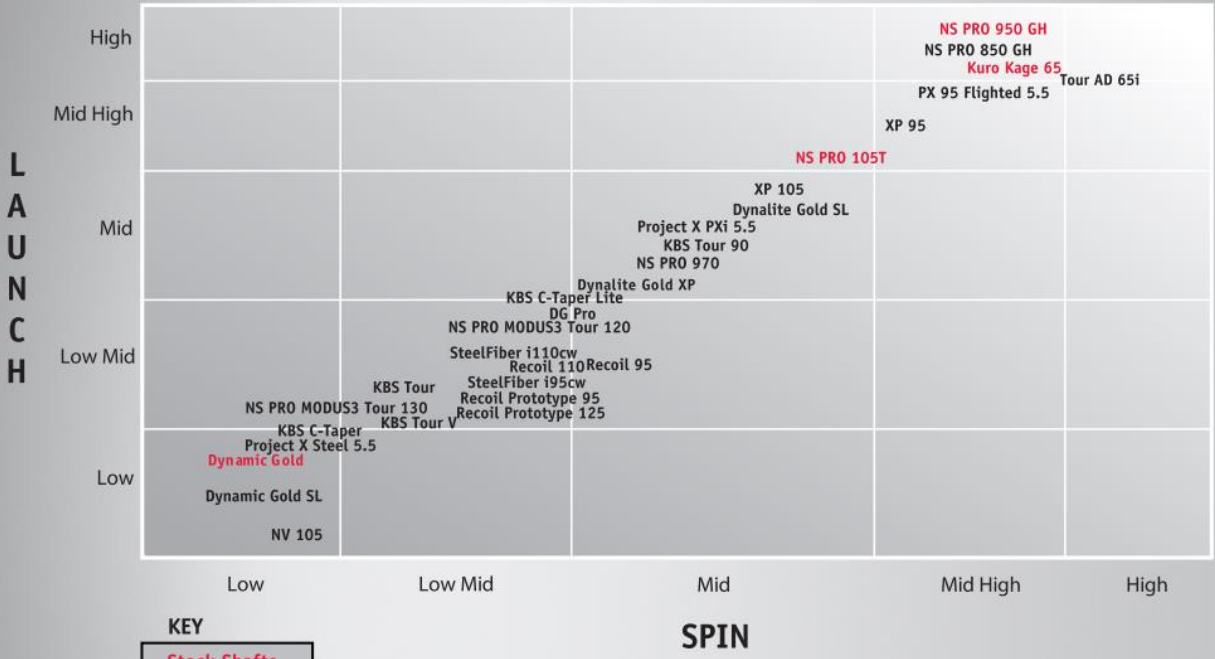

IRON SHAFT COMPARISON

Note: 1) Because every player loads and releases shafts differently, the above chart is a relative (not absolute) measure of how each shaft performs, and how they perform relative to each other.
 2) Shafts are all S-Flex.